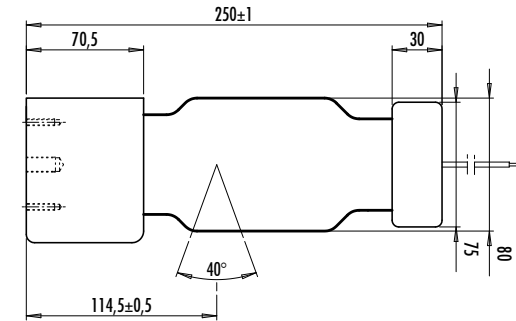

200/3 EP

200 kV family with 80 degree directional beam

225/5

225 kV tube sample with special customer anode and cathode radiator configuration

200/5 KREP

200 kV directional or panoramic beam tube model with different focal spot sizes

300/5 KREP

Compact 300 kV tube family with panoramic or directional beam, various radiator configurations

200/8 EP04

Sample of a special version of the 200 kV family with 0.4 focal spot

300/6 1.5 80

Sample of a special version with small focal spot and 80 degree beam