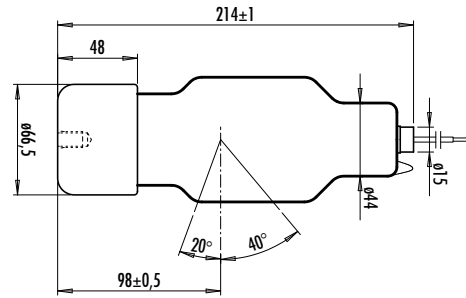

200/3 EP

200 kV family with 80 degree directional beam

225/5

225 kV tube sample with special customer anode and cathode radiator configuration

200/5 KREP

200 kV directional or panoramic beam tube model with different focal spot sizes

300/5 KREP

Compact 300 kV tube family with panoramic or directional beam, various radiator configurations

200/8 EP04

Sample of a special version of the 200 kV family with 0.4 focal spot

300/6 1.5 80

Sample of a special version with small focal spot and 80 degree beam