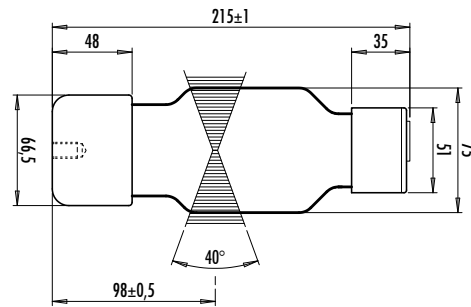

200/3 EP

200 kV family with 80 degree directional beam

225/5

225 kV tube sample with special customer anode and cathode radiator configuration

200/5 KREP

200 kV directional or panoramic beam tube model with different focal spot sizes

300/5 KREP

Compact 300 kV tube family with panoramic or directional beam, various radiator configurations

200/8 EP04

Sample of a special version of the 200 kV family with 0.4 focal spot

300/6 1.5 80

Sample of a special version with small focal spot and 80 degree beam