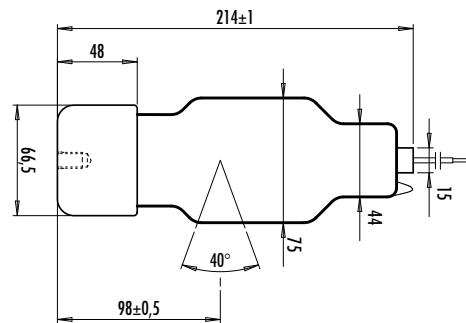

200/3 EP

200 kV family with 80 degree directional beam

225/5

225 kV tube sample with special customer anode and cathode radiator configuration

200/5 KREP

200 kV directional or panoramic beam tube model with different focal spot sizes

300/5 KREP

Compact 300 kV tube family with panoramic or directional beam, various radiator configurations

200/8 EP04

Sample of a special version of the 200 kV family with 0.4 focal spot

300/6 1.5 80

Sample of a special version with small focal spot and 80 degree beam