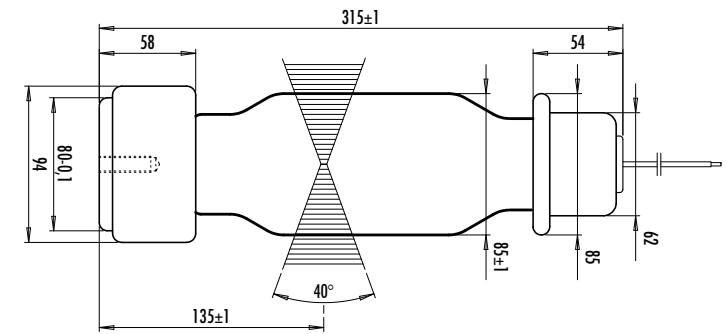

200/3 EP

200 kV family with 80 degree directional beam

225/5

225 kV tube sample with special customer anode and cathode radiator configuration

200/5 KREP

200 kV directional or panoramic beam tube model with different focal spot sizes

300/5 KREP

Compact 300 kV tube family with panoramic or directional beam, various radiator configurations

200/8 EP04

Sample of a special version of the 200 kV family with 0.4 focal spot

300/6 1.5 80

Sample of a special version with small focal spot and 80 degree beam