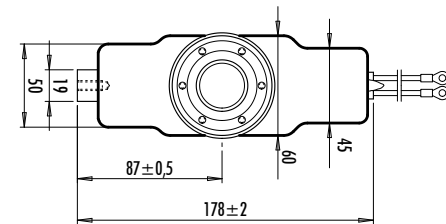

160 ABE

160 kV centre Be-window tube
family with various configurations