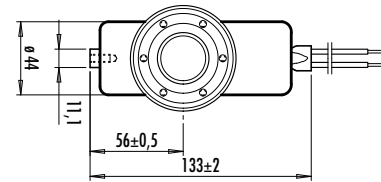

### 40/4 ABE

Compact 40 kV  
centre Be-window tube

### 50/5 ABE

50 kV centre Be-window tube  
with wide beam angle