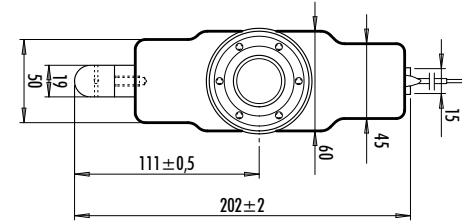

### 40/4 ABE

Compact 40 kV  
centre Be-window tube

### 130 ABE

130 kV centre Be-window tube  
with special anode radiator  
(customer project)

### 50/5 ABE

50 kV centre Be-window tube  
with wide beam angle