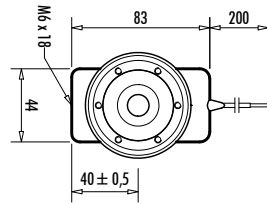

40/4 ABE

Compact 40 kV
centre Be-window tube