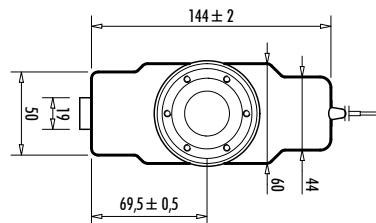

100 ABE

100 kV centre Be-window tube
with wide beam angle