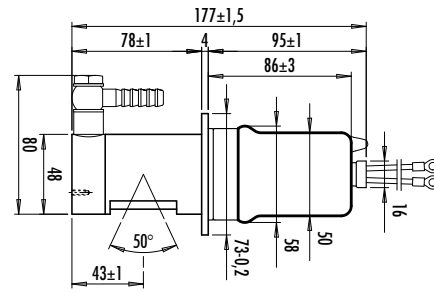

40/40 AEF

Industrial tube sample with water cooling for continuous operation up to 40 mA

160/5 AEF

Large robust Be-window tube family up to 300 kV with panoramic or directional beam

60/1 AEF

60 kV Be-window mini focus tube for anode grounded operation

200/8 AEF

Compact 200 kV tube family with internal radiation shielding, directional or panoramic beam (customer project)

150/20 ADF.4.4

Be-window tube family up to 200 kV with various single and double focus configurations

300/5 NRF

Tube family in the range of 225 to 360 kV, panoramic or directional beam (customer project)