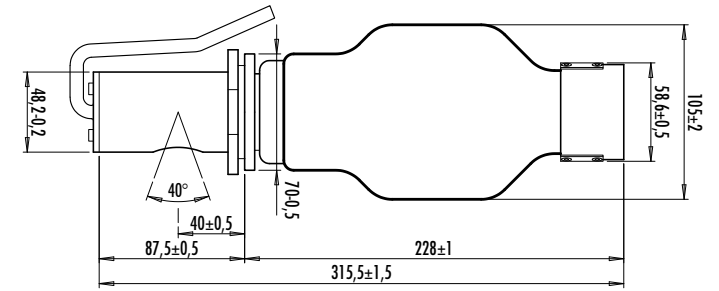

40/40 AEF

Industrial tube sample with water cooling for continuous operation up to 40 mA

160/5 AEF

Large robust Be-window tube family up to 300 kV with panoramic or directional beam

60/1 AEF

60 kV Be-window mini focus tube for anode grounded operation

200/8 AEF

Compact 200 kV tube family with internal radiation shielding, directional or panoramic beam (customer project)

150/20 ADF.4.4

Be-window tube family up to 200 kV with various single and double focus configurations

300/5 NRF

Tube family in the range of 225 to 360 kV, panoramic or directional beam (customer project)