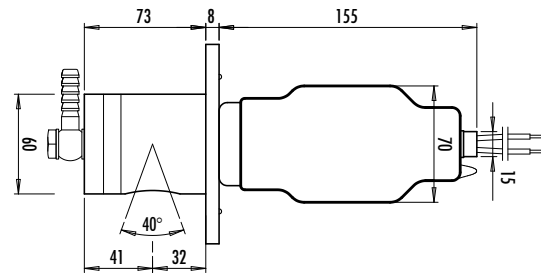

40/40 AEF

Industrial tube sample with water cooling for continuous operation up to 40 mA

160/5 AEF

Large robust Be-window tube family up to 300 kV with panoramic or directional beam

60/1 AEF

60 kV Be-window mini focus tube for anode grounded operation

200/8 AEF

Compact 200 kV tube family with internal radiation shielding, directional or panoramic beam (customer project)

150/20 ADF.4.4

Be-window tube family up to 200 kV with various single and double focus configurations

300/5 NRF

Tube family in the range of 225 to 360 kV, panoramic or directional beam (customer project)