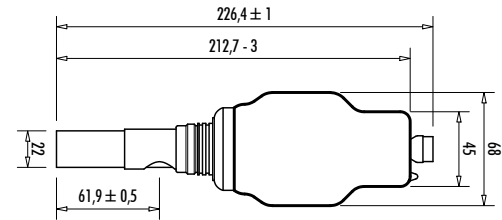

40/40 AEF

Industrial tube sample with water cooling for continuous operation up to 40 mA

160/5 AEF

Large robust Be-window tube family up to 300 kV with panoramic or directional beam

60/1 AEF

60 kV Be-window mini focus tube for anode grounded operation

200/8 AEF

Compact 200 kV tube family with internal radiation shielding, directional or panoramic beam (customer project)

150/20 ADF.4.4

Be-window tube family up to 200 kV with various single and double focus configurations

300/5 NRF

Tube family in the range of 225 to 360 kV, panoramic or directional beam (customer project)