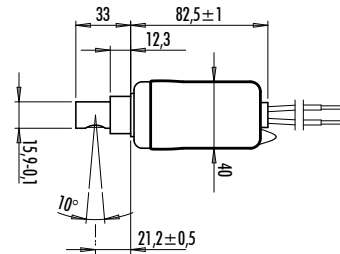

40/40 AEF

Industrial tube sample with water cooling for continuous operation up to 40 mA

160/5 AEF

Large robust Be-window tube family up to 300 kV with panoramic or directional beam

60/1 AEF

60 kV Be-window mini focus tube for anode grounded operation

200/8 AEF

Compact 200 kV tube family with internal radiation shielding, directional or panoramic beam (customer project)

150/20 ADF.4.4

Be-window tube family up to 200 kV with various single and double focus configurations

300/5 NRF

Tube family in the range of 225 to 360 kV, panoramic or directional beam (customer project)